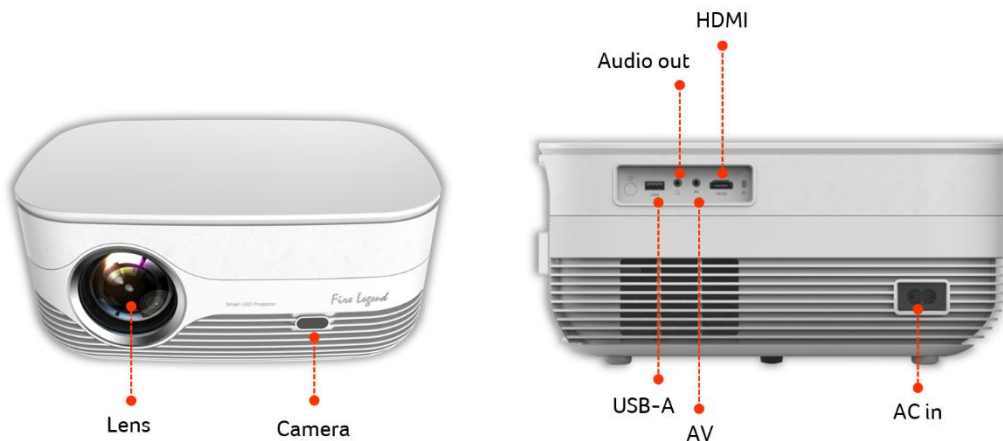

THINK SMARTER LIVE BIGGER

Fire Legend QF81

- Full HD 800 ANSI lumens
- Smart system
- Auto Screen Fit
- Auto Obstacle Avoidance

Resolution

Smart Projector

Auto Focus

Auto Screen Fit

Auto Obstacle Avoidance

Model name	QF81
Projection System	LCD
Light source	LED
Resolution	1080p (1,920 x 1,080) Maximum support: 4K UHD (3,840 x 2,160)
Brightness	13,000 LED Lumens, 800 ANSI Lumens (Standard) (Compliant with ISO 21118 standard)
Aspect ratio	16:9 (Native), 4:3 (Supported)
Contrast ratio	1,000:1
Throw ratio	1.2 (75"@2m)
Zoom ratio	1X
Projection lens	F = 2.6, Auto Focus
Keystone	+/-30° (Vertical, Manual & Auto), +/-30° (Horizontal, Manual & Auto) 4-Corner adjustment
Lifespan	30,000 Hours
Speaker	5W Speaker x 2 Bluetooth Wireless Audio (ver. 5.4, BT In/Out)
Input interface	HDMI 1.4 (HDCP) x 1 USB (Type A 2.0) x1, share output port AV (Composite + Audio R/L) x 1
Output interface	DC Out (5V/0.5A, USB Type A 2.0) x 1 PC Audio (3.5mm mini jack) x 1
Dimensions	274 x 183 x 125 mm (10.8" x 7.2" x 4.9")
Weight	2 kg (4.4 lbs)
Accessory (Standard)	AC power cord, Remote control (w/o battery), User Manual, HDMI cable

Feature Highlights

Expressive display

- 1080p Full HD resolution
- LED light source
- 13,000 LED lumens (800 ANSI lumens)

Hassle-free projection

- Smart system*
- Wireless Projection**
- Auto Focus
- Auto Screen Fit
- Auto Obstacle Avoidance
- Auto 2D Keystone correction
- 4-corner correction

Auto Obstacle Avoidance

Auto Obstacle Avoidance

The projector intelligently detects objects within the projection area and automatically resizes the image to avoid them. Whether it's a light switch, picture frame, or any unexpected obstruction, the built-in sensor ensures your visuals remain uninterrupted, delivering a clean, optimized projection without manual adjustments.